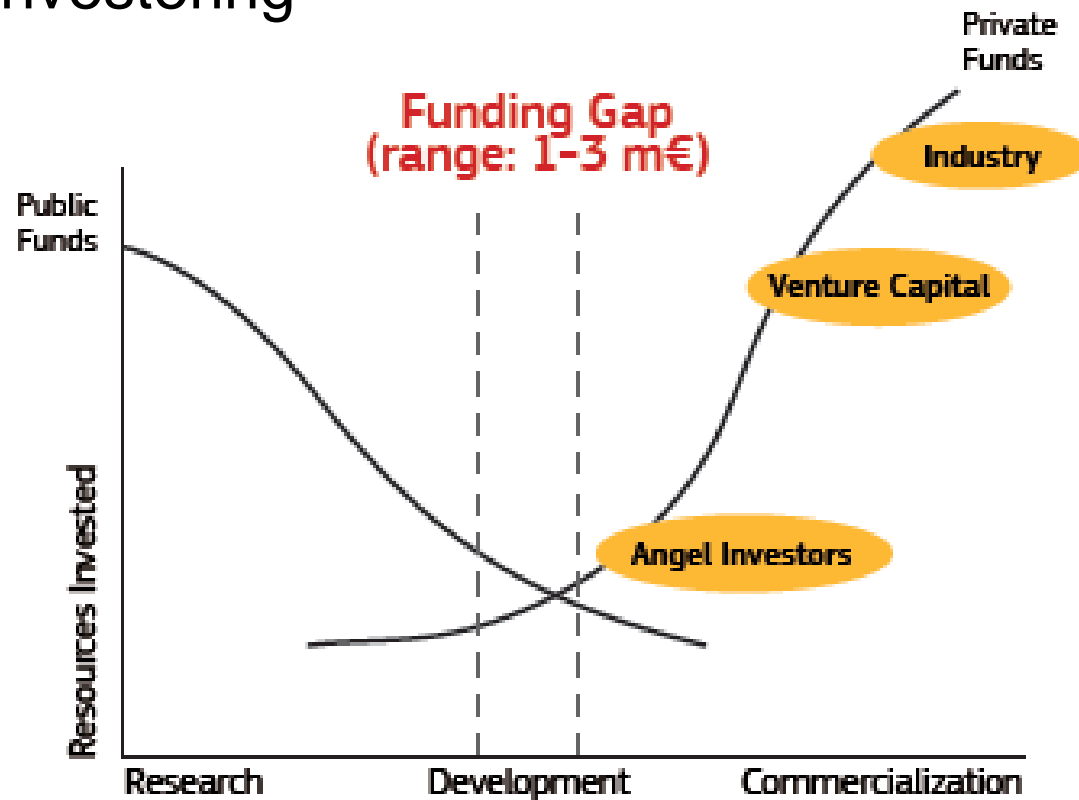

### Latest news and events

**Transport Research Arena (TRA) 2016**  
Event date: From 18/04/2016 to 21/04/2016  
*Warsaw, Poland*

Transport Research Arena (TRA) is the most important Transport research event in Europe, gathering every two years key stakeholders: researchers, experts, operators, industry and policy-makers. #TRA2016 Conference will contribute to innovation in sustainable mobility for Europe, by bringing together all the transport system.

# The SME instrument

seamless innovation support from idea to market

# Syftet med SME-instrumentet

SME-instrumentet ska adressera ett glapp mellan:

- Forskning – marknad
- Offentlig – privat investering