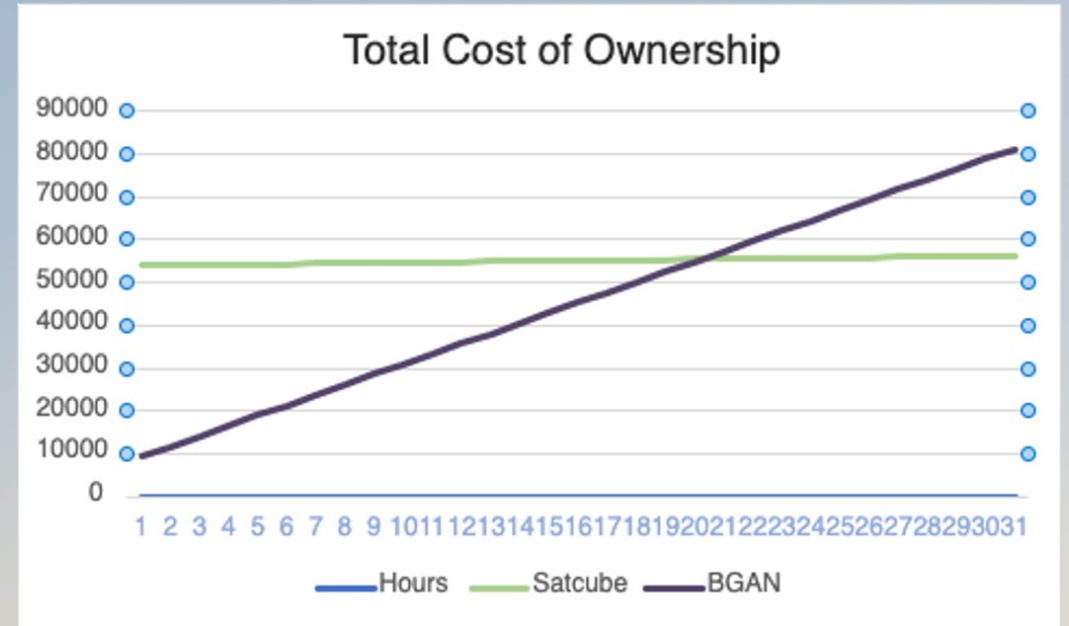

Consumption of 2 GB per hour

Satcube: 80-160 USD

BGAN: 1620 USD

Total cost of ownership (terminal cost + usage):

- Satcube already provides a significantly better performance (10 mbps download & 3 mbps upload on FlexMove)
- After 21 hours of usage, the Satcube becomes cheaper