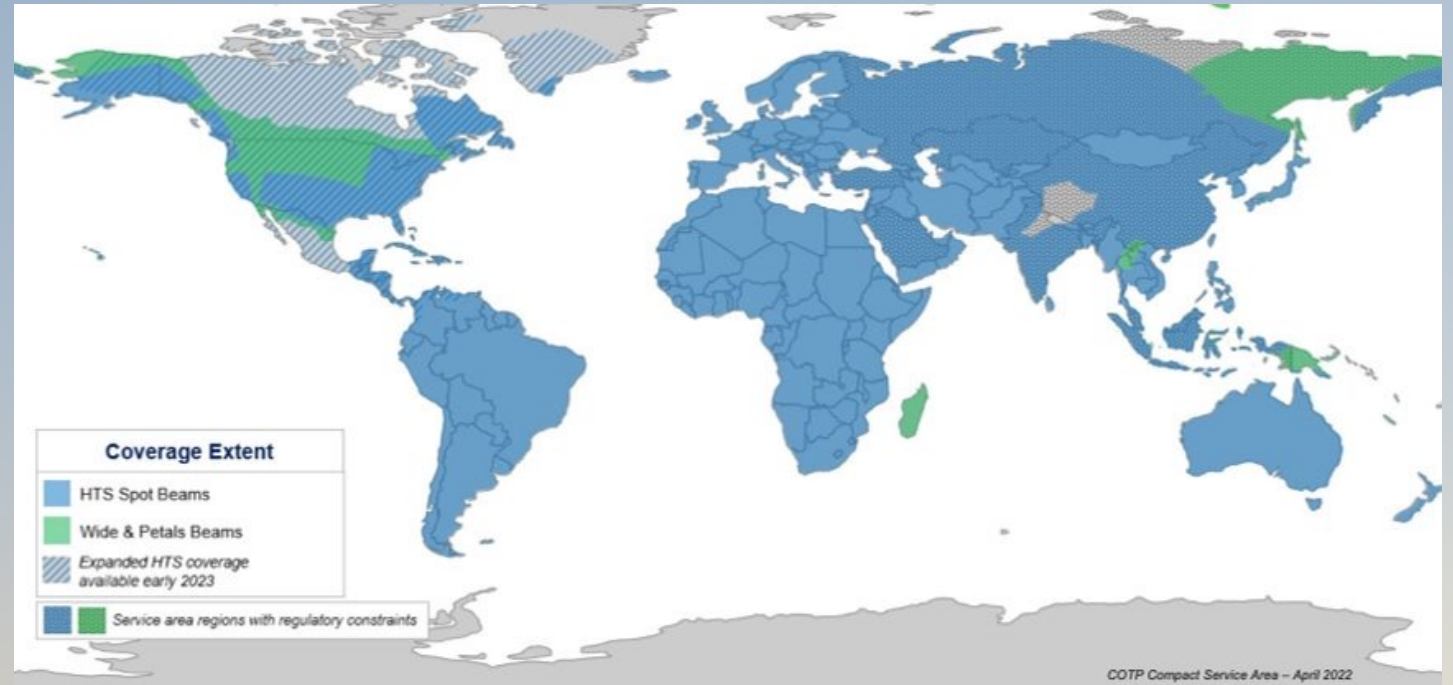

Intelsat FlexMove

High-speed service

10 mbps download & 3 mbps upload

Global coverage

Through network of 50+ satellites

iDirect IQ 200

or iDirect 950 mp

One configuration required to access entire network using the Velocity platform