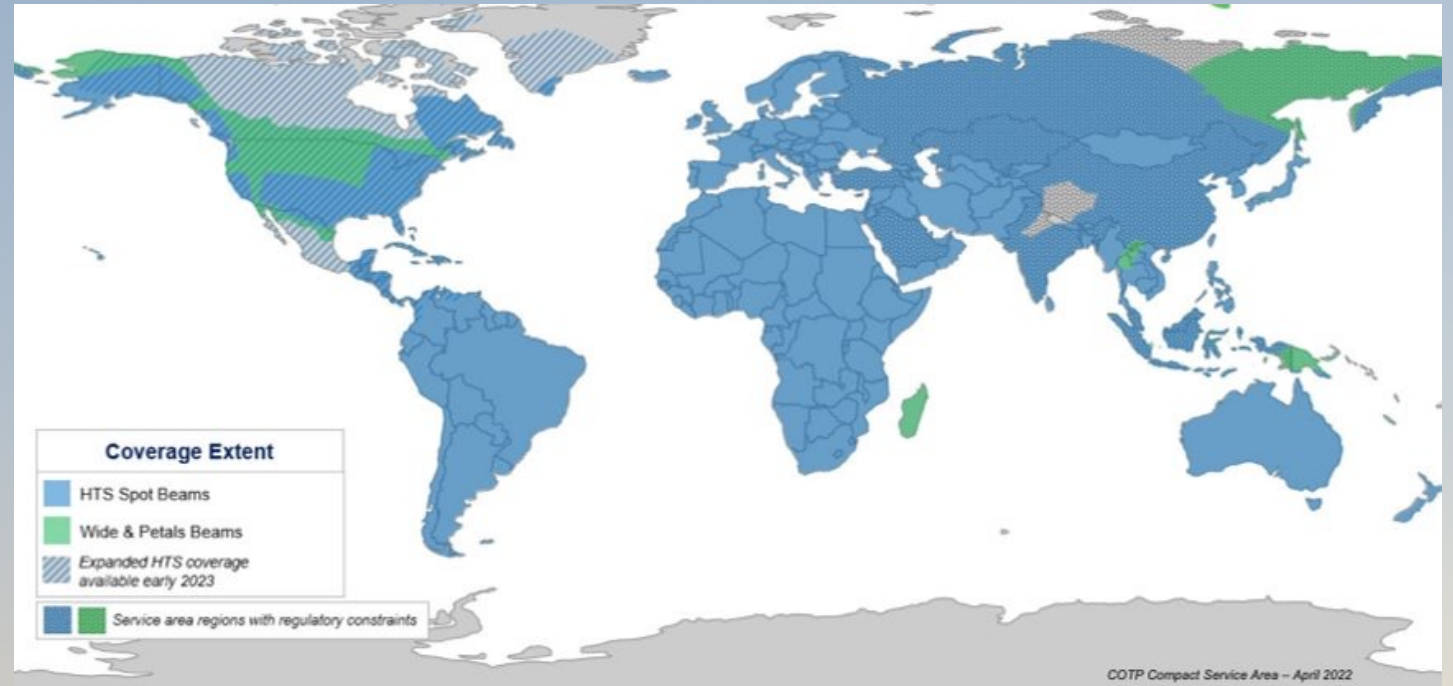

Intelsat FlexMove – Data model

Flexible data packages

Packages available for monthly, quarterly and annual renewal- to fit all kinds of users.

Top up packages

Additional packages are available for purchase when in need for additional data.

Overage fee

Service won't stop or run at reduced speed if the data is fully consumed, instead an overage fee will apply (approximately 40-80 USD / GB).