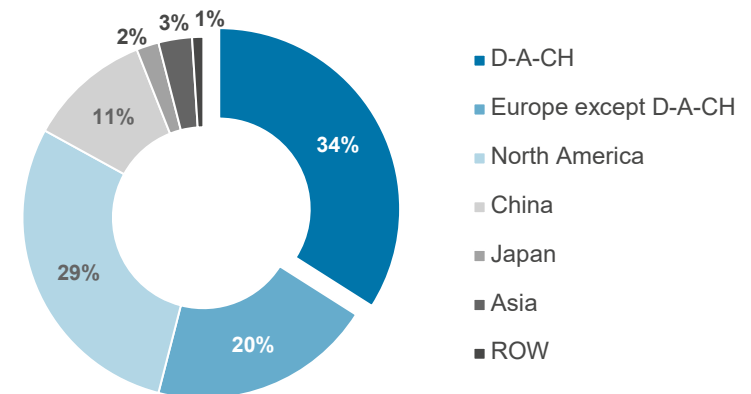

Regions 2022