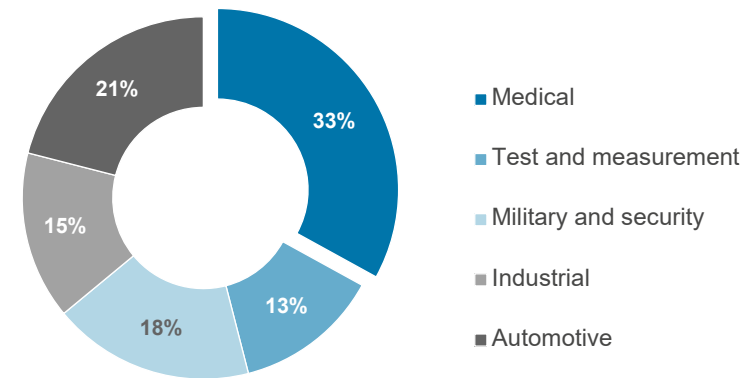

Application areas 2022