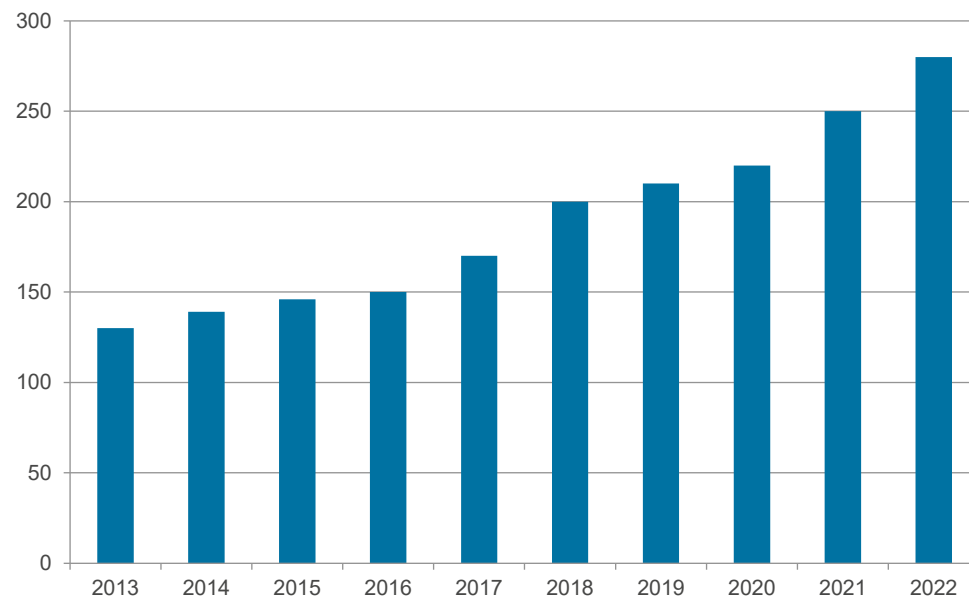

- 90,000 different products
- Up to 1,000,000 mating cycles with ODU SPRINGTAC®

Vertical Integration

80 %

Customers

Approx. 6,000 worldwide

Investments 2022

55 million €

Trading volume in €

Application areas 2022

Regions 2022

- INNOVATIVE SPIRIT

- AUTONOMY

Family business without debts

- PARTNERSHIP

> 10 years average customer relations | very low fluctuation

- TECHNICAL EXPERTISE